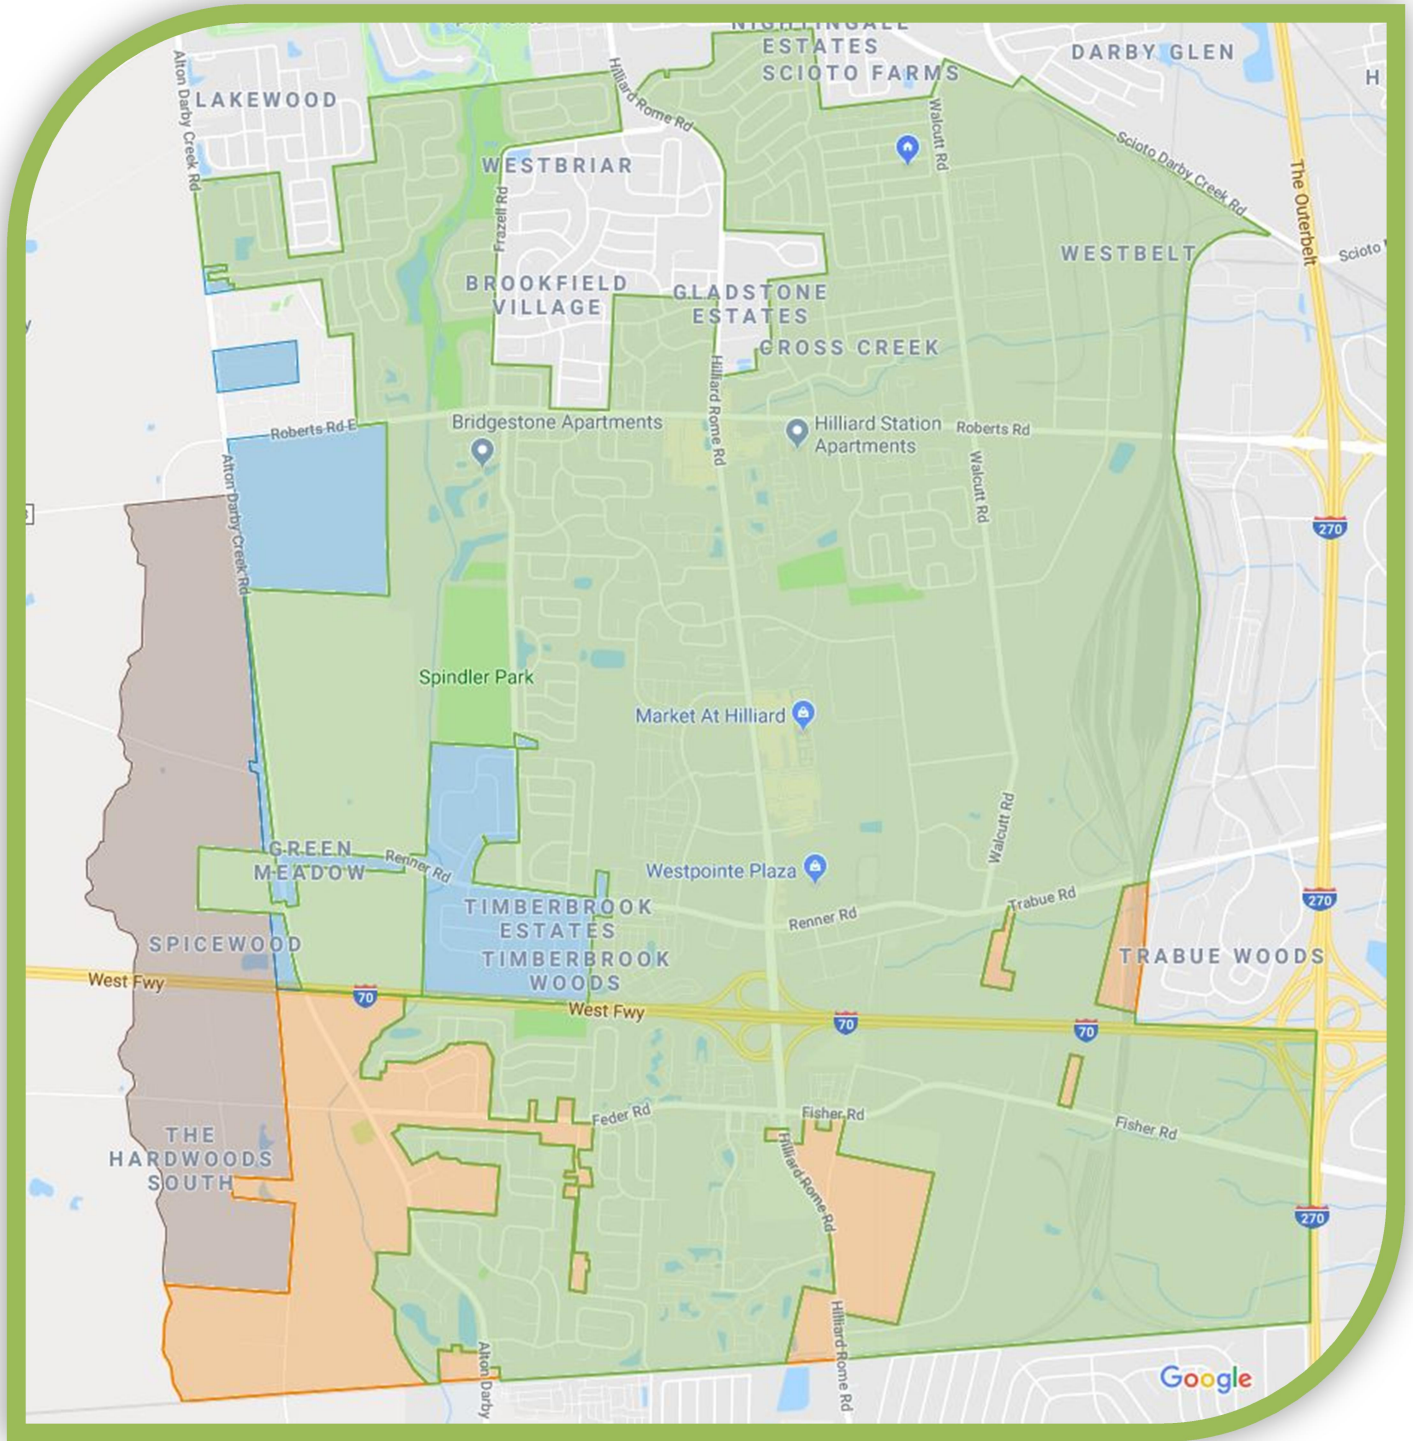

Far West Side Area Commission Proposed Boundary (Updated 8/30/2018)

Land Use

Political Jurisdictions

-  Columbus
-  Norwich Twp
-  Brown Twp
-  Prairie Twp