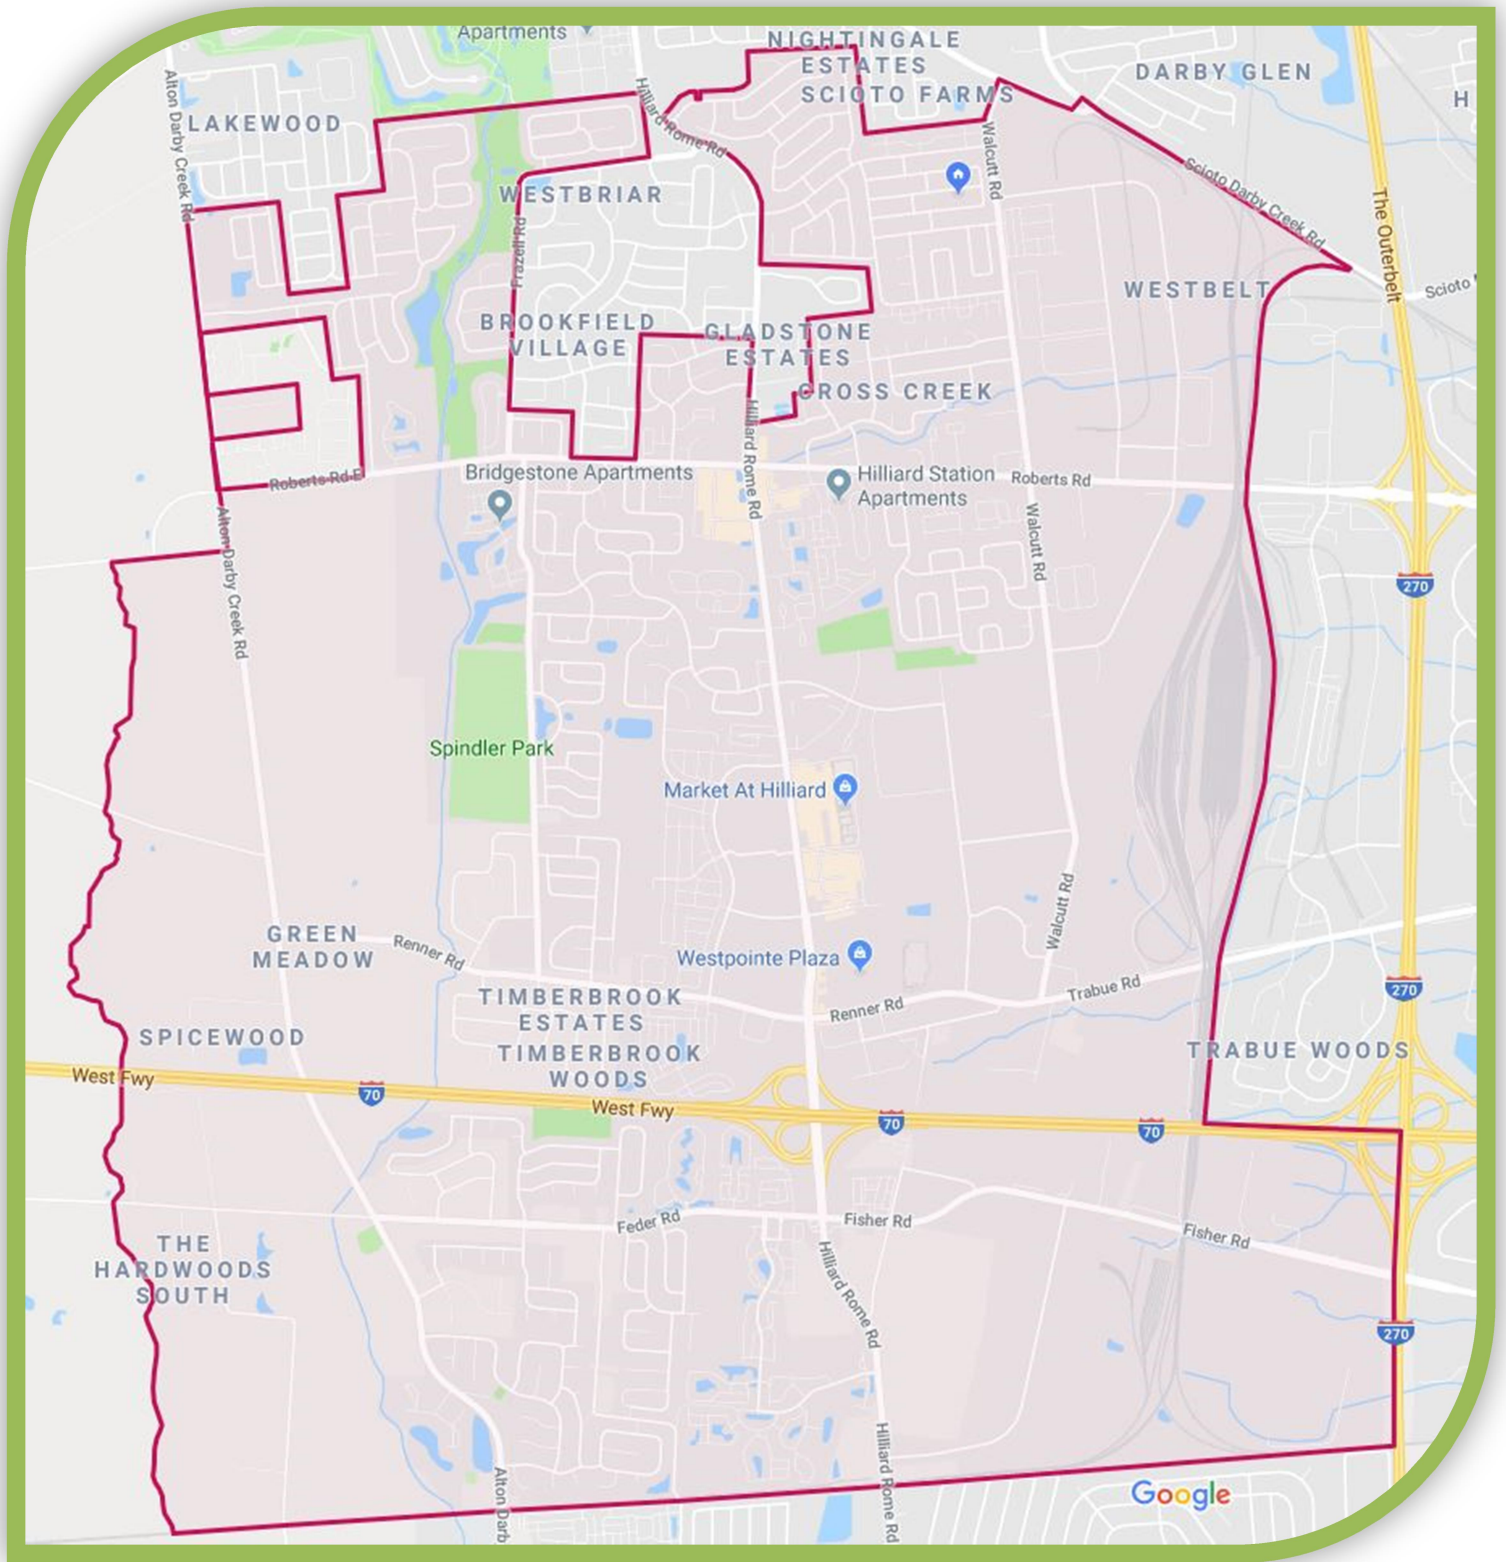

Far West Side Area Commission Proposed Boundary (Updated 8/30/2018)

Land Use

Political Jurisdictions

-  Columbus
-  Norwich Twp
-  Brown Twp
-  Prairie Twp