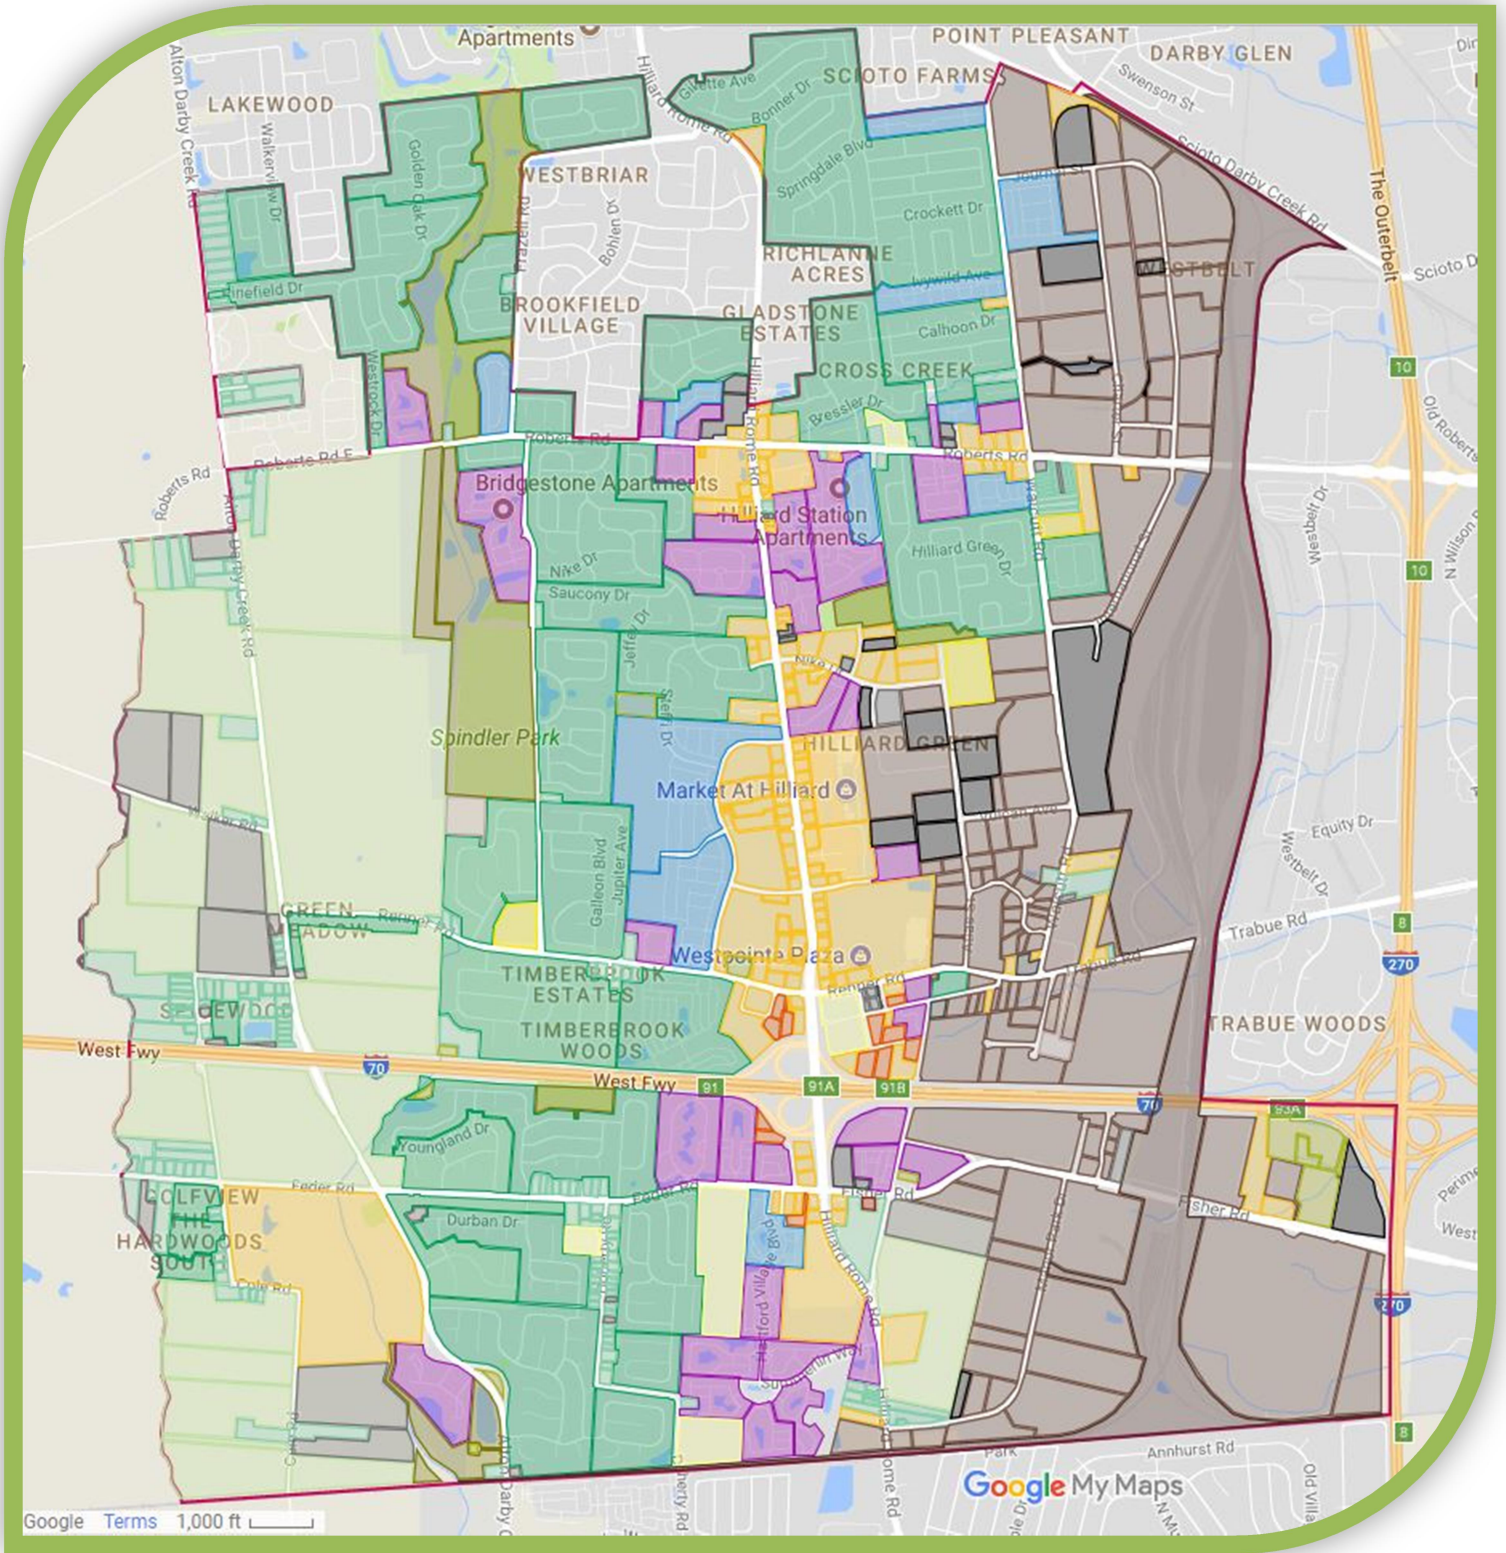

Far West Side Area Commission Proposed Boundary (Updated 8/30/2018)

Land Use

Political Jurisdictions

-  Columbus
-  Norwich Twp
-  Brown Twp
-  Prairie Twp